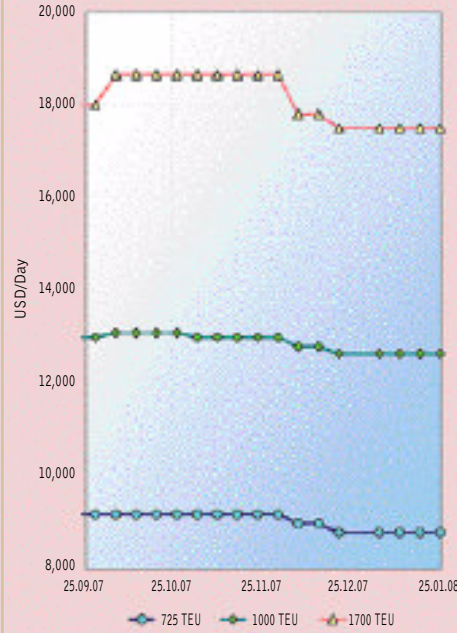

CHARTER RATES FOR CONTAINERSHIPS

KONTEYNER GEMİSİ KİRA BEDELLERİ